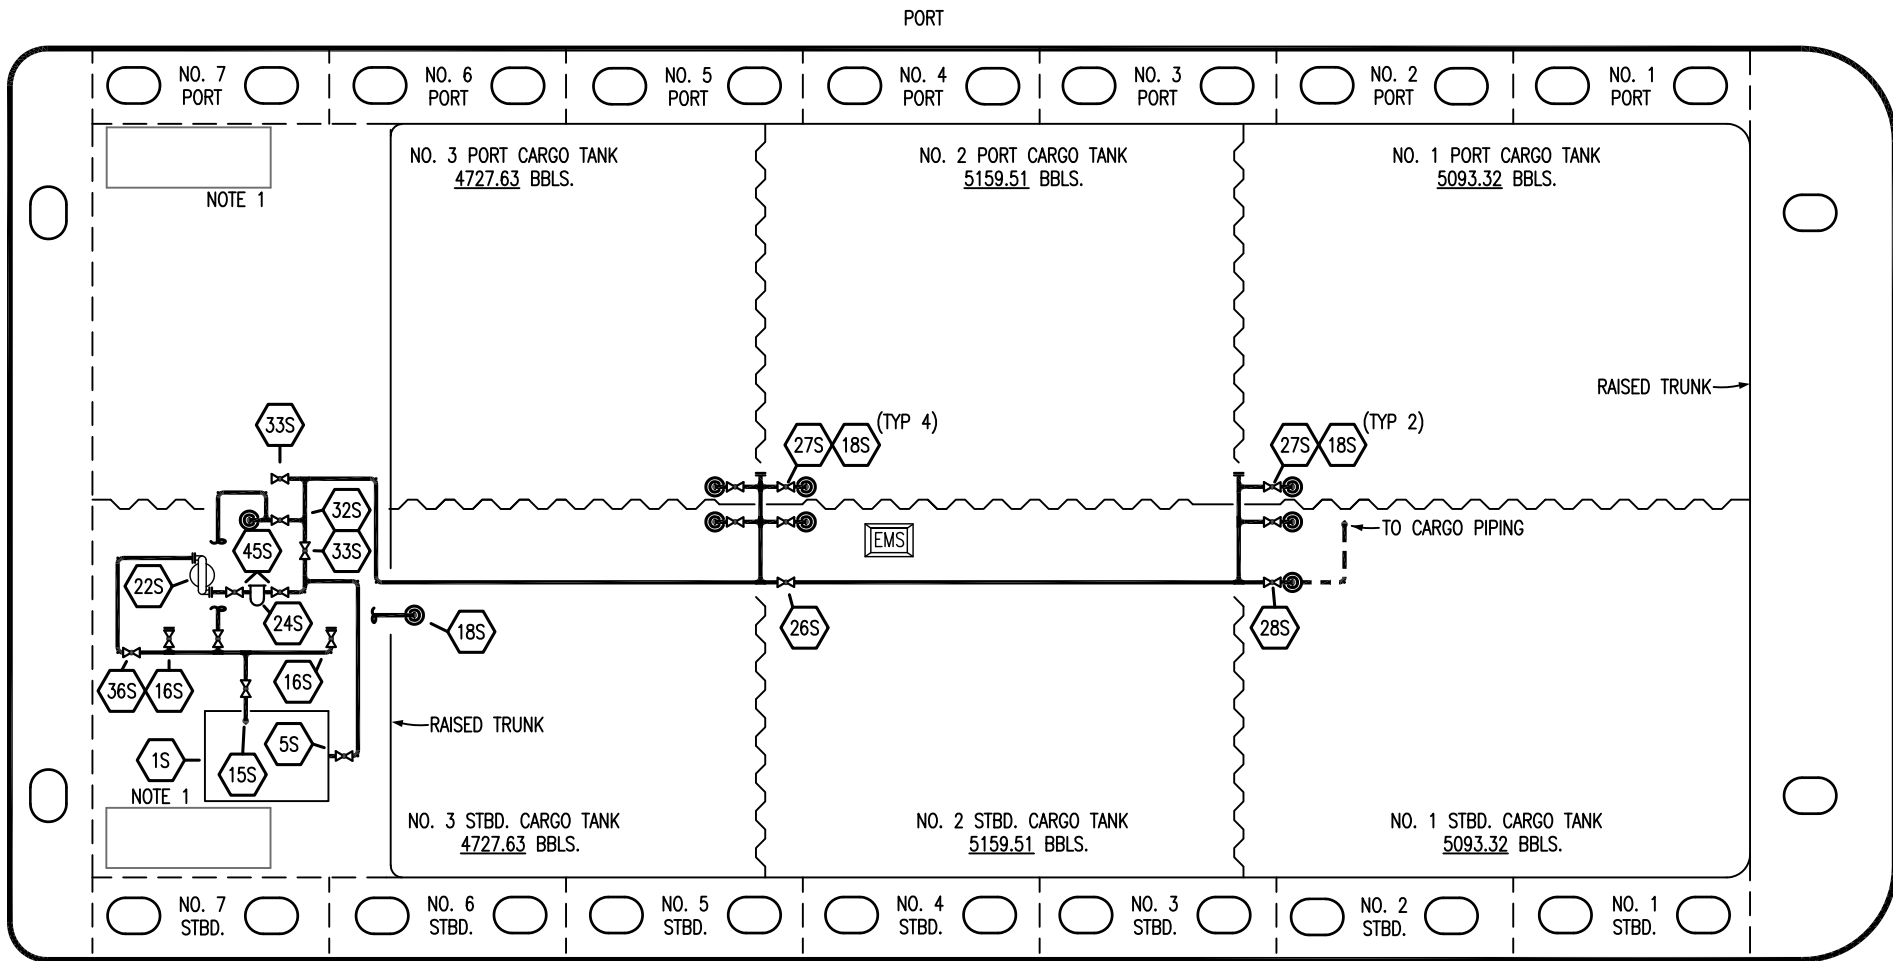

REV. **0**

PORT

STARBOARD

NO	DESCRIPTION	NO	DESCRIPTION
7V	8" HEADER VALVE	38V	8" VAPOR PENETRATION (C)
8V	8" VENT STACK VALVE	39V	PRESSURE/VACUUM VALVE
9V	DRAIN VALVE	50V	8" VAPOR HEADER
10V	HIGH LEVEL/OVERFILL ALARM	51V	8" VAPOR PIPELINE
11V	1-METER GAUGE STICK	59V	PRESS/VAC GAUGE
16V	VAPOR VENT STACK	73V	MMC GAUGE POINT
19V	EMERGENCY ENGINE SHUT DOWN	— ABOVE DECK PIPING	
28V	DOCK CONNECTION ALARM		

NOTE 2: TYPICAL RIGGING IN EACH TANK
NOTE 1: CONTAINMENT P/S

EX: SMS 30007

KIRBY INLAND MARINE

**VAPOR
PIPING FLOW DIAGRAM**

REV.	DATE	BY	CHK	APP	REVISION DESCRIPTION
0	02/20/24	MRV	DDA	LEP	ISSUED FOR APPROVAL

SCALE: NONE
PAGE: 2 OF 3

KIRBY 29139

REV. **0**

NO	DESCRIPTION	NO	DESCRIPTION
1S	SLOP TANK	27S	SUMP SUCTION VALVE
5S	SLOP TANK SUCTION VALVE	28S	CARGO PIPING SUCTION
10S	STRIPPING PUMP CHECK VALVE	31S	CHECK VALVE
11S	LOWER CARGO PIPELINE SUCTION VALVE	32S	PUMP WELL PRIMER VALVE
15S	DISCHARGE VALVE	33S	PUMP WELL SUCTION
16S	REMOTE SUCTION CONNECTION	36S	STRIPPING PUMP DISCHARGE
18S	TYP. STRIPPING PENETRATION (⊙)	45S	STRIPPING PUMP SUCTION VALVE
22S	STRIPPING PUMP	—	— ABOVE DECK PIPING
24S	BASKET STRAINER	- - -	BELOW DECK PIPING
26S	HEADER BLOCK VALVE		

NOTE 1: CONTAINMENT P/S

EX: SMS 30007

REV.	DATE	BY	CHK	APP	REVISION DESCRIPTION
0	02/20/24	MRV	DDA	LEP	ISSUED FOR APPROVAL

KIRBY INLAND MARINE

**STRIPPING
PIPING FLOW DIAGRAM**

SCALE: NONE	KIRBY 29139	REV. 0
PAGE: 3 OF 3		