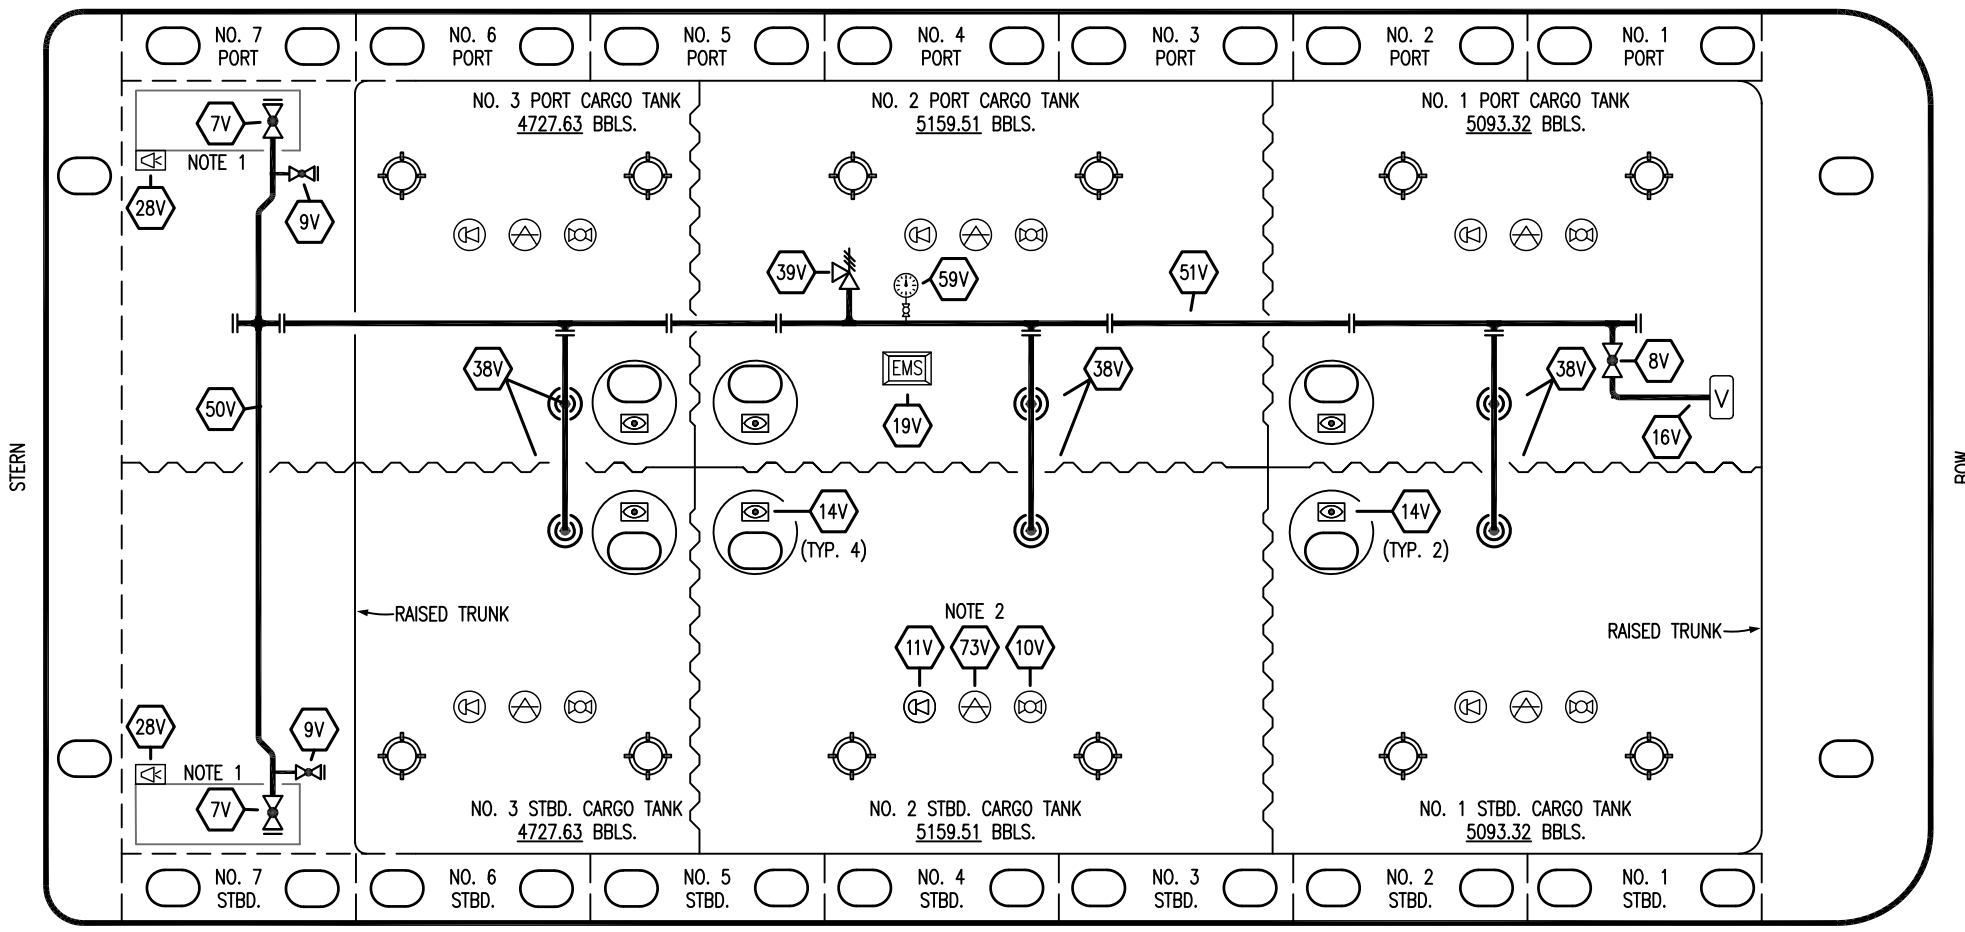

PORT

STARBOARD

NO	DESCRIPTION	NO	DESCRIPTION
1C	CARGO TANK VALVE	19C	CARGO HEADER
2C	LOAD VALVE	20C	DUMMY PIPELINE
3C	MASTER SUCTION VALVE	21C	DUMMY HEADER VALVE
4C	DISCHARGE VALVE	30C	CARGO PIPELINE
5C	HEADER VALVE	31C	BYPASS VALVE
8C	RELIEF VALVE	36C	PRESSURE GAUGE
9C	CHECK VALVE	37C	CARGO DROP
10C	BURP VALVE	41C	SUCTION BLOCK VALVE
11C	BLEED OFF VALVE	—	— ABOVE DECK PIPING
12C	BURP VALVE RETURN TO CARGO TANK	- - -	- - - BELOW DECK PIPING

NOTE 1: CONTAINMENT P/S

EX: SMS 30007

0	02/20/24	MRV	DDA	LEP	ISSUED FOR APPROVAL
REV.	DATE	BY	CHK	APP	REVISION DESCRIPTION

KIRBY INLAND MARINE

**CARGO
PIPING FLOW DIAGRAM**

KIRBY 29139

SCALE: NONE
PAGE: 1 OF 3

REV. **0**

PORT

STARBOARD

NO	DESCRIPTION	NO	DESCRIPTION
7V	8" HEADER VALVE	38V	8" VAPOR PENETRATION (C)
8V	8" VENT STACK VALVE	39V	PRESSURE/VACUUM VALVE
9V	DRAIN VALVE	50V	8" VAPOR HEADER
10V	HIGH LEVEL/OVERFILL ALARM	51V	8" VAPOR PIPELINE
11V	1-METER GAUGE STICK	59V	PRESS/VAC GAUGE
16V	VAPOR VENT STACK	73V	MMC GAUGE POINT
19V	EMERGENCY ENGINE SHUT DOWN	— ABOVE DECK PIPING	
28V	DOCK CONNECTION ALARM		

SCALE: NONE
PAGE: 2 OF 3

KIRBY 29139

REV. **0**

NO	DESCRIPTION	NO	DESCRIPTION
1S	SLOP TANK	27S	SUMP SUCTION VALVE
5S	SLOP TANK SUCTION VALVE	28S	CARGO PIPING SUCTION
10S	STRIPPING PUMP CHECK VALVE	31S	CHECK VALVE
11S	LOWER CARGO PIPELINE SUCTION VALVE	32S	PUMP WELL PRIMER VALVE
15S	DISCHARGE VALVE	33S	PUMP WELL SUCTION
16S	REMOTE SUCTION CONNECTION	36S	STRIPPING PUMP DISCHARGE
18S	TYP. STRIPPING PENETRATION (⊙)	45S	STRIPPING PUMP SUCTION VALVE
22S	STRIPPING PUMP	—	— ABOVE DECK PIPING
24S	BASKET STRAINER	- - -	BELOW DECK PIPING
26S	HEADER BLOCK VALVE		