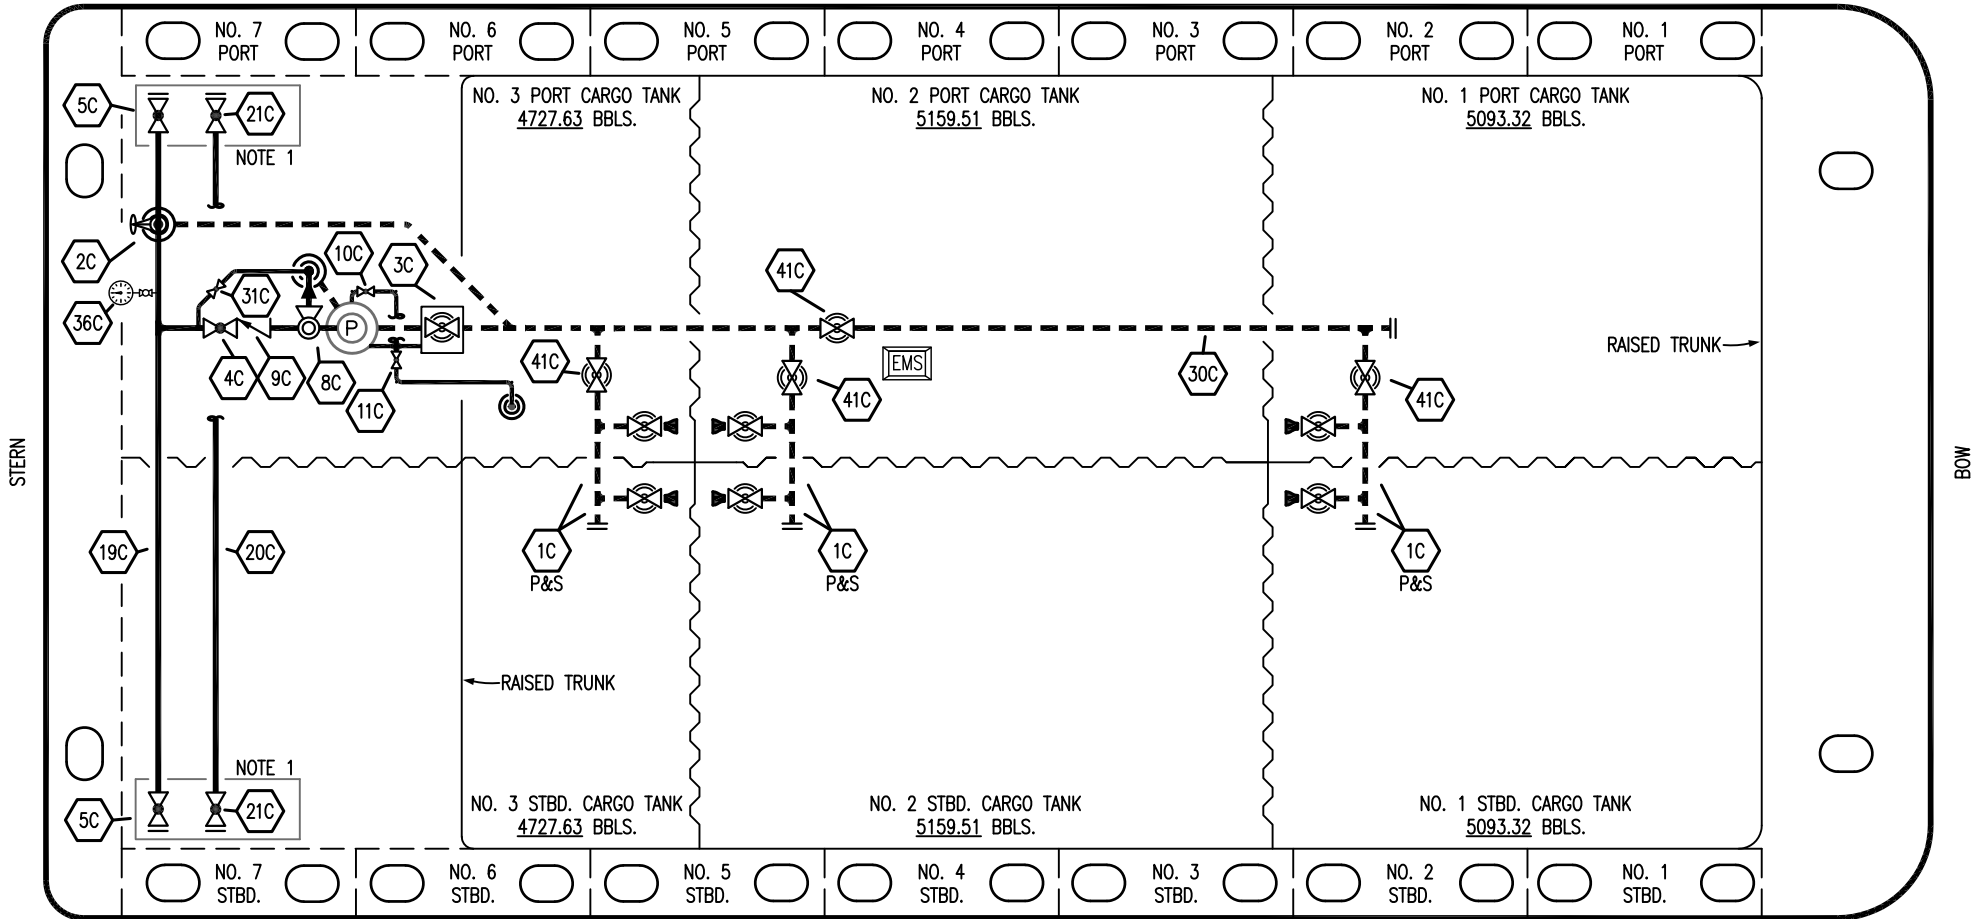

PORT

STARBOARD

NO	DESCRIPTION	NO	DESCRIPTION
1C	CARGO TANK VALVE	19C	CARGO HEADER
2C	LOAD VALVE	20C	DUMMY PIPELINE
3C	MASTER SUCTION VALVE	21C	DUMMY HEADER VALVE
4C	DISCHARGE VALVE	30C	CARGO PIPELINE
5C	HEADER VALVE	31C	BYPASS VALVE
8C	RELIEF VALVE	36C	PRESSURE GAUGE
9C	CHECK VALVE	37C	CARGO DROP
10C	BURP VALVE	41C	SUCTION BLOCK VALVE
11C	BLEED OFF VALVE	—	— ABOVE DECK PIPING
12C	BURP VALVE RETURN TO CARGO TANK	- - -	- - - BELOW DECK PIPING

NOTE 1: CONTAINMENT P/S

EX: SMS 30007

0	02/20/24	MRV	DDA	LEP	ISSUED FOR APPROVAL
REV.	DATE	BY	CHK	APP	REVISION DESCRIPTION

KIRBY INLAND MARINE

**CARGO
PIPING FLOW DIAGRAM**

KIRBY 29139

SCALE: NONE
PAGE: 1 OF 3

REV. **0**

PORT

STARBOARD

NO	DESCRIPTION	NO	DESCRIPTION
7V	8" HEADER VALVE	38V	8" VAPOR PENETRATION (C)
8V	8" VENT STACK VALVE	39V	PRESSURE/VACUUM VALVE
9V	DRAIN VALVE	50V	8" VAPOR HEADER
10V	HIGH LEVEL/OVERFILL ALARM	51V	8" VAPOR PIPELINE
11V	1-METER GAUGE STICK	59V	PRESS/VAC GAUGE
16V	VAPOR VENT STACK	73V	MMC GAUGE POINT
19V	EMERGENCY ENGINE SHUT DOWN	— ABOVE DECK PIPING	
28V	DOCK CONNECTION ALARM		

SCALE: NONE
PAGE: 2 OF 3

KIRBY 29139

REV. **0**

NO	DESCRIPTION	NO	DESCRIPTION
1S	SLOP TANK	27S	SUMP SUCTION VALVE
5S	SLOP TANK SUCTION VALVE	28S	CARGO PIPING SUCTION
10S	STRIPPING PUMP CHECK VALVE	31S	CHECK VALVE
11S	LOWER CARGO PIPELINE SUCTION VALVE	32S	PUMP WELL PRIMER VALVE
15S	DISCHARGE VALVE	33S	PUMP WELL SUCTION
16S	REMOTE SUCTION CONNECTION	36S	STRIPPING PUMP DISCHARGE
18S	TYP. STRIPPING PENETRATION (⊙)	45S	STRIPPING PUMP SUCTION VALVE
22S	STRIPPING PUMP	—	— ABOVE DECK PIPING
24S	BASKET STRAINER	- - -	BELOW DECK PIPING
26S	HEADER BLOCK VALVE		