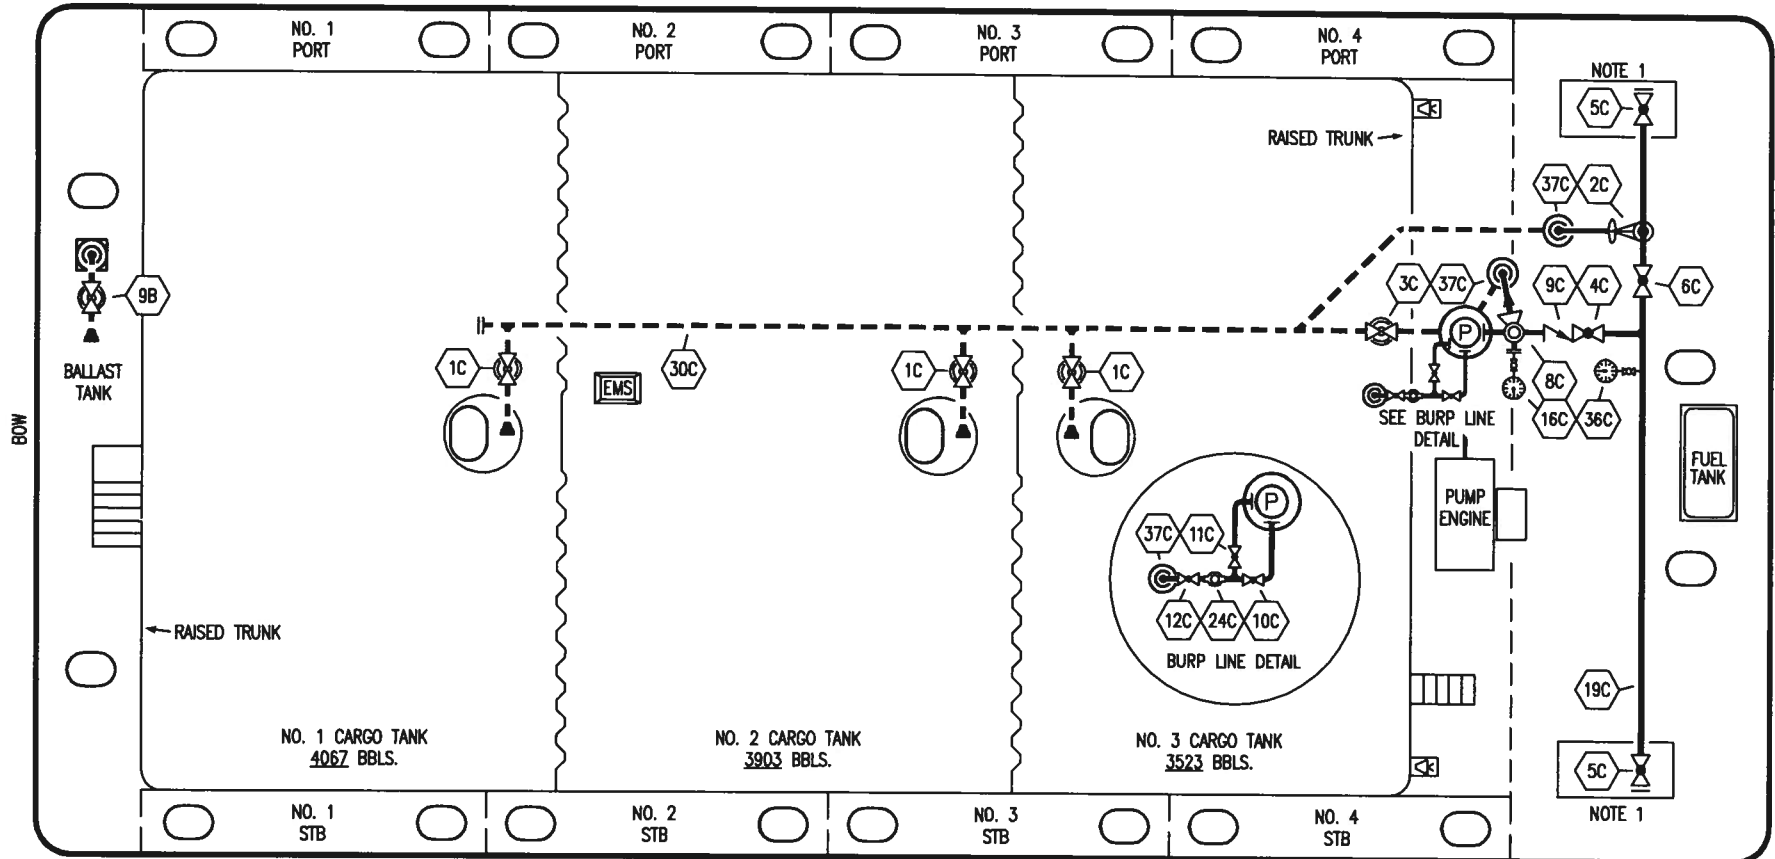

STARBOARD

NOTE 1

NOTE 1: CONTAINMENT P/S

NO	DESCRIPTION	NO	DESCRIPTION
1B	BALLAST TANK VALVE	11C	1" BLEED OFF VALVE
1C	8" CARGO TANK VALVE	12C	1" BURP VALVE RETURN TO CARGO TANK
2C	8" LOAD VALVE	16C	DISCHARGE PRESSURE GAUGE
3C	10" MASTER SUCTION VALVE	19C	8" CARGO HEADER
4C	8" DISCHARGE VALVE	24C	1" PIPE SIGHT GLASS
5C	8" HEADER VALVE	30C	10" CARGO PIPELINE
6C	8" SALVAGE VALVE	36C	PRESSURE GAUGE
8C	6" RELIEF VALVE	37C	CARGO DROP
9B	SEA CHEST VALVE	---	ABOVE DECK PIPING
9C	8" CHECK VALVE	---	BELOW DECK PIPING

PORT

TRINITY MARINE PRODUCTS - BARREL CAPACITY=11492

KIRBY INLAND MARINE 

**CARGO
PIPING FLOW DIAGRAM**

REV.	DATE	BY	CHK	APP	REVISION DESCRIPTION
1	07/14/10	RB	RB	OF	ADD BALLAST TANK
0	01/07/10	RB	RB	RJ	FOR APPROVAL

SCALE: NONE
PAGE: 1 OF 3

KIRBY 11023B

REV. **1**

PORT

NOTE 1: CONTAINMENT P/S

TRINITY MARINE PRODUCTS - BARREL CAPACITY=11492

NO	DESCRIPTION	NO	DESCRIPTION
7V	8" HEADER VALVE	19V	EMERGENCY ENGINE SHUT DOWN
8V	8" VENT STACK VALVE	21V	HERMETIC GAUGE
10V	HIGH LEVEL/OVERFILL ALARM	28V	DOCK CONNECTION ALARM
11V	GAUGE STICK	39V	6" PRESSURE/VACUUM VALVE
14V	SIGHT GLASS W/GAUGE TREE	38V	8" VAPOR PENETRATION (C)
15V	2" INSPECTION PORT	50V	8" VAPOR HEADER
15Va	8" INSPECTION PORT	51V	8" VAPOR PIPELINE
16V	8" VAPOR VENT STACK	59V	PRESS/VAC GAUGE
17V	20" BUTTERWORTH	—	ABOVE DECK PIPING

NOTE 1: CONTAINMENT P/S

- | NO | DESCRIPTION |
|-----|--|
| 2S | CARGO SUMP SUCTION VALVE |
| 11S | LOWER CARGO PIPELINE SUCTION VALVE |
| 18S | STRIPPING DROP  |
| 33S | PUMP WELL SUCTION VALVE |
| 41S | CONTAINMENT DRAIN VALVE W/ CAP |