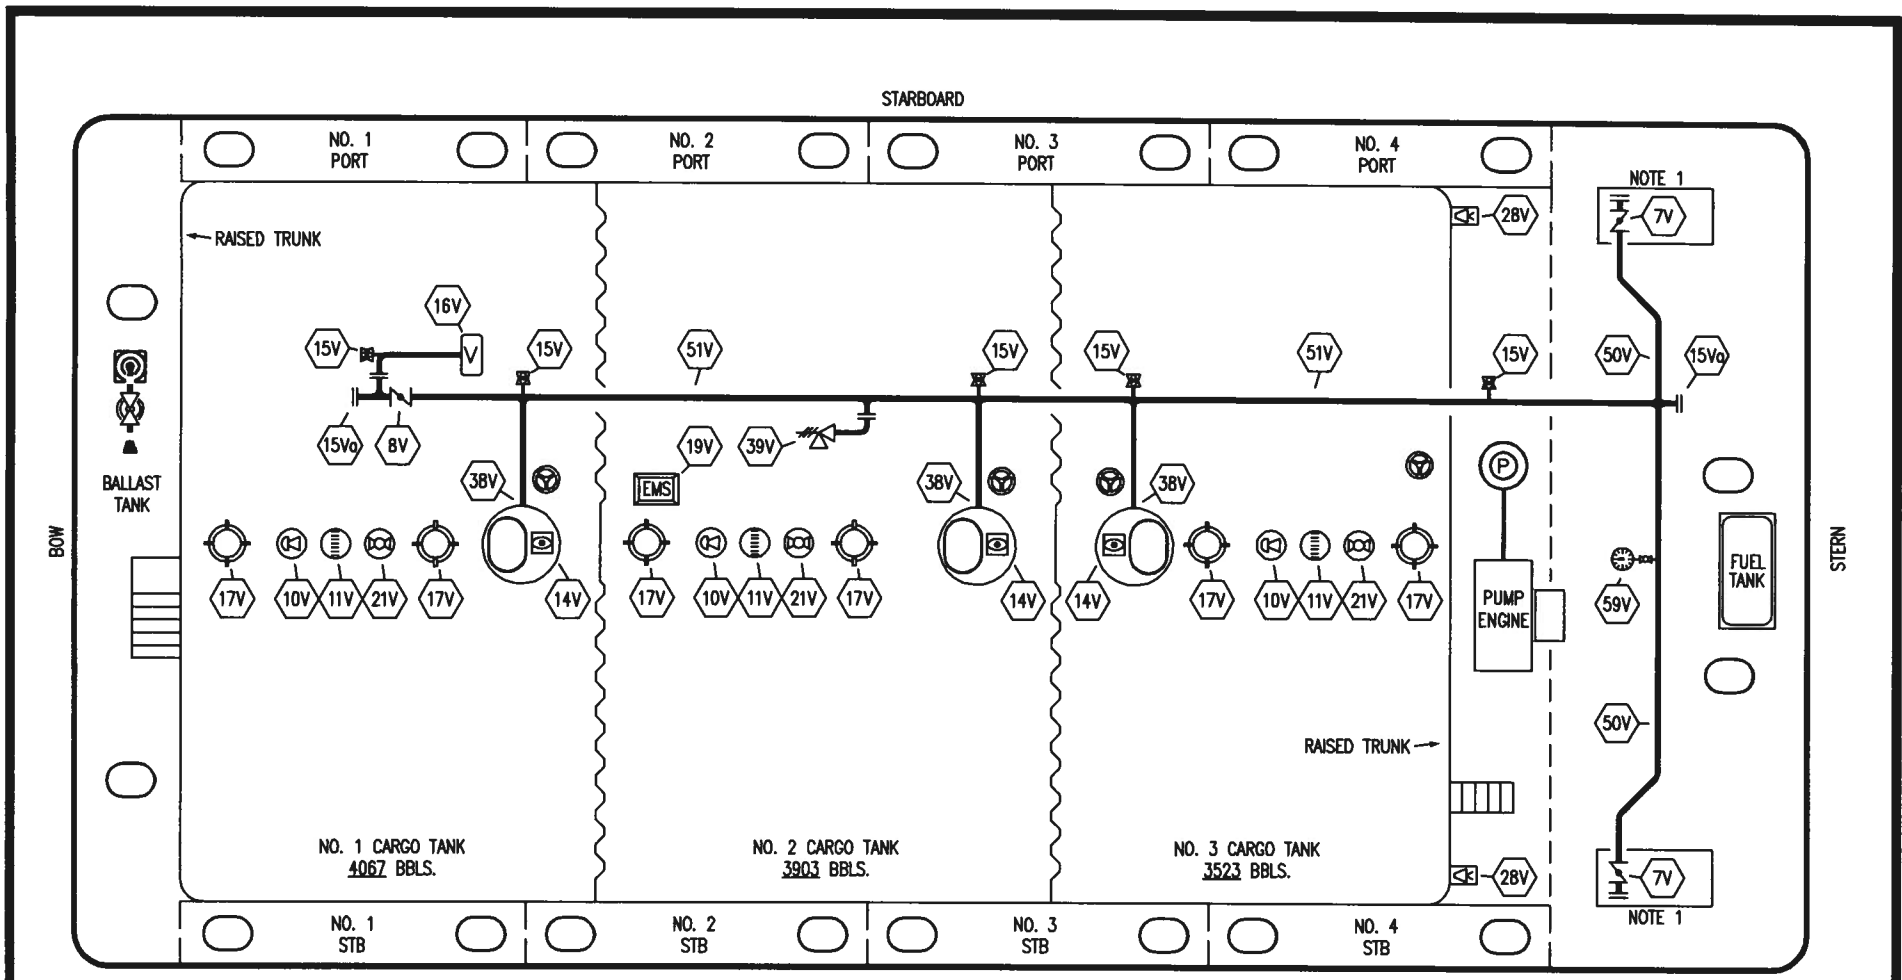

STARBOARD

NOTE 1

NOTE 1: CONTAINMENT P/S

NO	DESCRIPTION	NO	DESCRIPTION
1B	BALLAST TANK VALVE	11C	1" BLEED OFF VALVE
1C	8" CARGO TANK VALVE	12C	1" BURP VALVE RETURN TO CARGO TANK
2C	8" LOAD VALVE	16C	DISCHARGE PRESSURE GAUGE
3C	10" MASTER SUCTION VALVE	19C	8" CARGO HEADER
4C	8" DISCHARGE VALVE	24C	1" PIPE SIGHT GLASS
5C	8" HEADER VALVE	30C	10" CARGO PIPELINE
6C	8" SALVAGE VALVE	36C	PRESSURE GAUGE
8C	6" RELIEF VALVE	37C	CARGO DROP
9B	SEA CHEST VALVE	---	ABOVE DECK PIPING
9C	8" CHECK VALVE	---	BELOW DECK PIPING

PORT

TRINITY MARINE PRODUCTS - BARREL CAPACITY=11492

KIRBY INLAND MARINE 

**CARGO
PIPING FLOW DIAGRAM**

REV.	DATE	BY	CHK	APP	REVISION DESCRIPTION
1	07/14/10	RB	RB	OF	ADD BALLAST TANK
0	01/07/10	RB	RB	RJ	FOR APPROVAL

SCALE: NONE
PAGE: 1 OF 3

KIRBY 11023B

REV. **1**

PORT

NOTE 1: CONTAINMENT P/S

TRINITY MARINE PRODUCTS - BARREL CAPACITY=11492

NO	DESCRIPTION	NO	DESCRIPTION
7V	8" HEADER VALVE	19V	EMERGENCY ENGINE SHUT DOWN
8V	8" VENT STACK VALVE	21V	HERMETIC GAUGE
10V	HIGH LEVEL/OVERFILL ALARM	28V	DOCK CONNECTION ALARM
11V	GAUGE STICK	39V	6" PRESSURE/VACUUM VALVE
14V	SIGHT GLASS W/GAUGE TREE	38V	8" VAPOR PENETRATION (C)
15V	2" INSPECTION PORT	50V	8" VAPOR HEADER
15Va	8" INSPECTION PORT	51V	8" VAPOR PIPELINE
16V	8" VAPOR VENT STACK	59V	PRESS/VAC GAUGE
17V	20" BUTTERWORTH	—	ABOVE DECK PIPING

NOTE 1: CONTAINMENT P/S

- | NO | DESCRIPTION |
|-----|--|
| 2S | CARGO SUMP SUCTION VALVE |
| 11S | LOWER CARGO PIPELINE SUCTION VALVE |
| 18S | STRIPPING DROP  |
| 33S | PUMP WELL SUCTION VALVE |
| 41S | CONTAINMENT DRAIN VALVE W/ CAP |