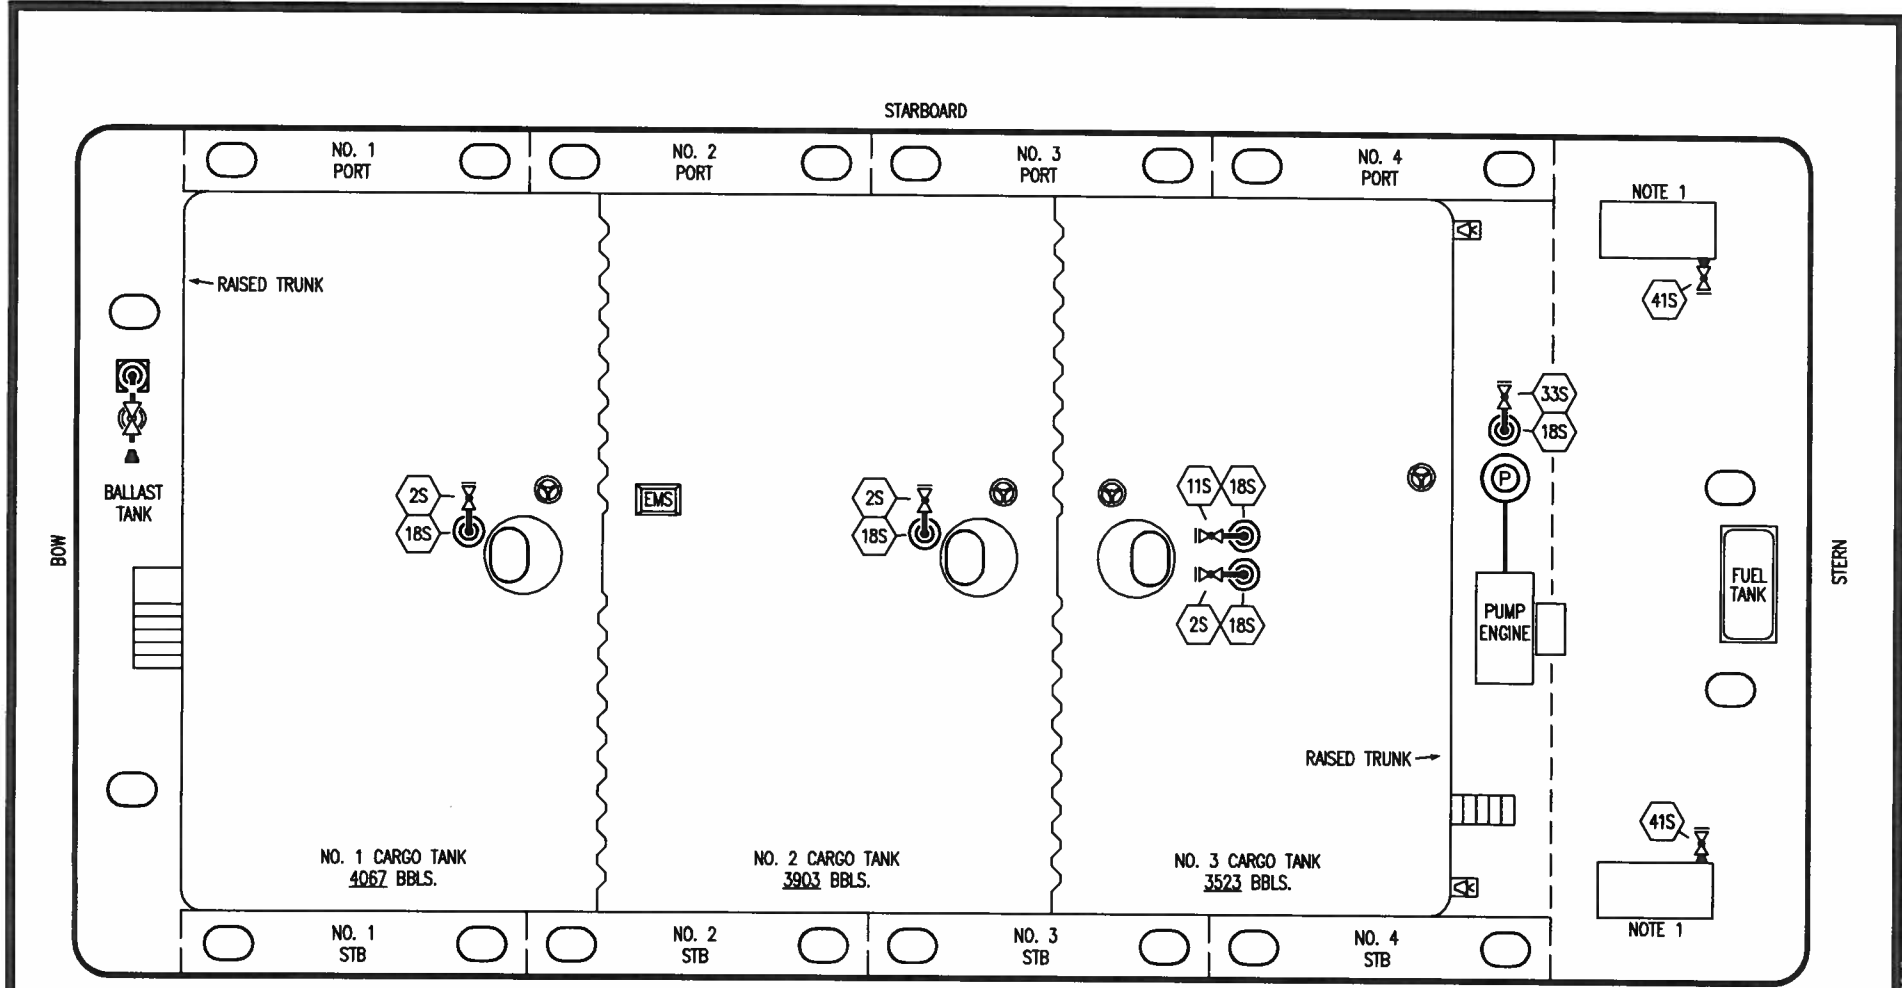

PORT

TRINITY MARINE PRODUCTS - BARREL CAPACITY=11492

KIRBY INLAND MARINE 

**CARGO
PIPING FLOW DIAGRAM**

REV.	DATE	BY	CHK	APP	REVISION DESCRIPTION
1	07/14/10	RB	RB	OF	ADD BALLAST TANK
0	01/07/10	RB	RB	RJ	FOR APPROVAL

SCALE: NONE
PAGE: 1 OF 3

KIRBY 11023B

REV. **1**

PORT

NOTE 1: CONTAINMENT P/S

TRINITY MARINE PRODUCTS - BARREL CAPACITY=11492

NO	DESCRIPTION	NO	DESCRIPTION
7V	8" HEADER VALVE	19V	EMERGENCY ENGINE SHUT DOWN
8V	8" VENT STACK VALVE	21V	HERMETIC GAUGE
10V	HIGH LEVEL/OVERFILL ALARM	28V	DOCK CONNECTION ALARM
11V	GAUGE STICK	39V	6" PRESSURE/VACUUM VALVE
14V	SIGHT GLASS W/GAUGE TREE	38V	8" VAPOR PENETRATION (C)
15V	2" INSPECTION PORT	50V	8" VAPOR HEADER
15Va	8" INSPECTION PORT	51V	8" VAPOR PIPELINE
16V	8" VAPOR VENT STACK	59V	PRESS/VAC GAUGE
17V	20" BUTTERWORTH	—	ABOVE DECK PIPING

1	07/14/10	RB	RB	OF	ADD BALLAST TANK
0	01/07/10	RB	RB	RJ	FOR APPROVAL
REV.	DATE	BY	CHK	APP	REVISION DESCRIPTION

KIRBY INLAND MARINE

**VAPOR
PIPING FLOW DIAGRAM**

KIRBY 11023B

SCALE: NONE
PAGE: 2 OF 3

REV. **1**

NOTE 1: CONTAINMENT P/S

- | NO | DESCRIPTION |
|-----|--|
| 2S | CARGO SUMP SUCTION VALVE |
| 11S | LOWER CARGO PIPELINE SUCTION VALVE |
| 18S | STRIPPING DROP  |
| 33S | PUMP WELL SUCTION VALVE |
| 41S | CONTAINMENT DRAIN VALVE W/ CAP |