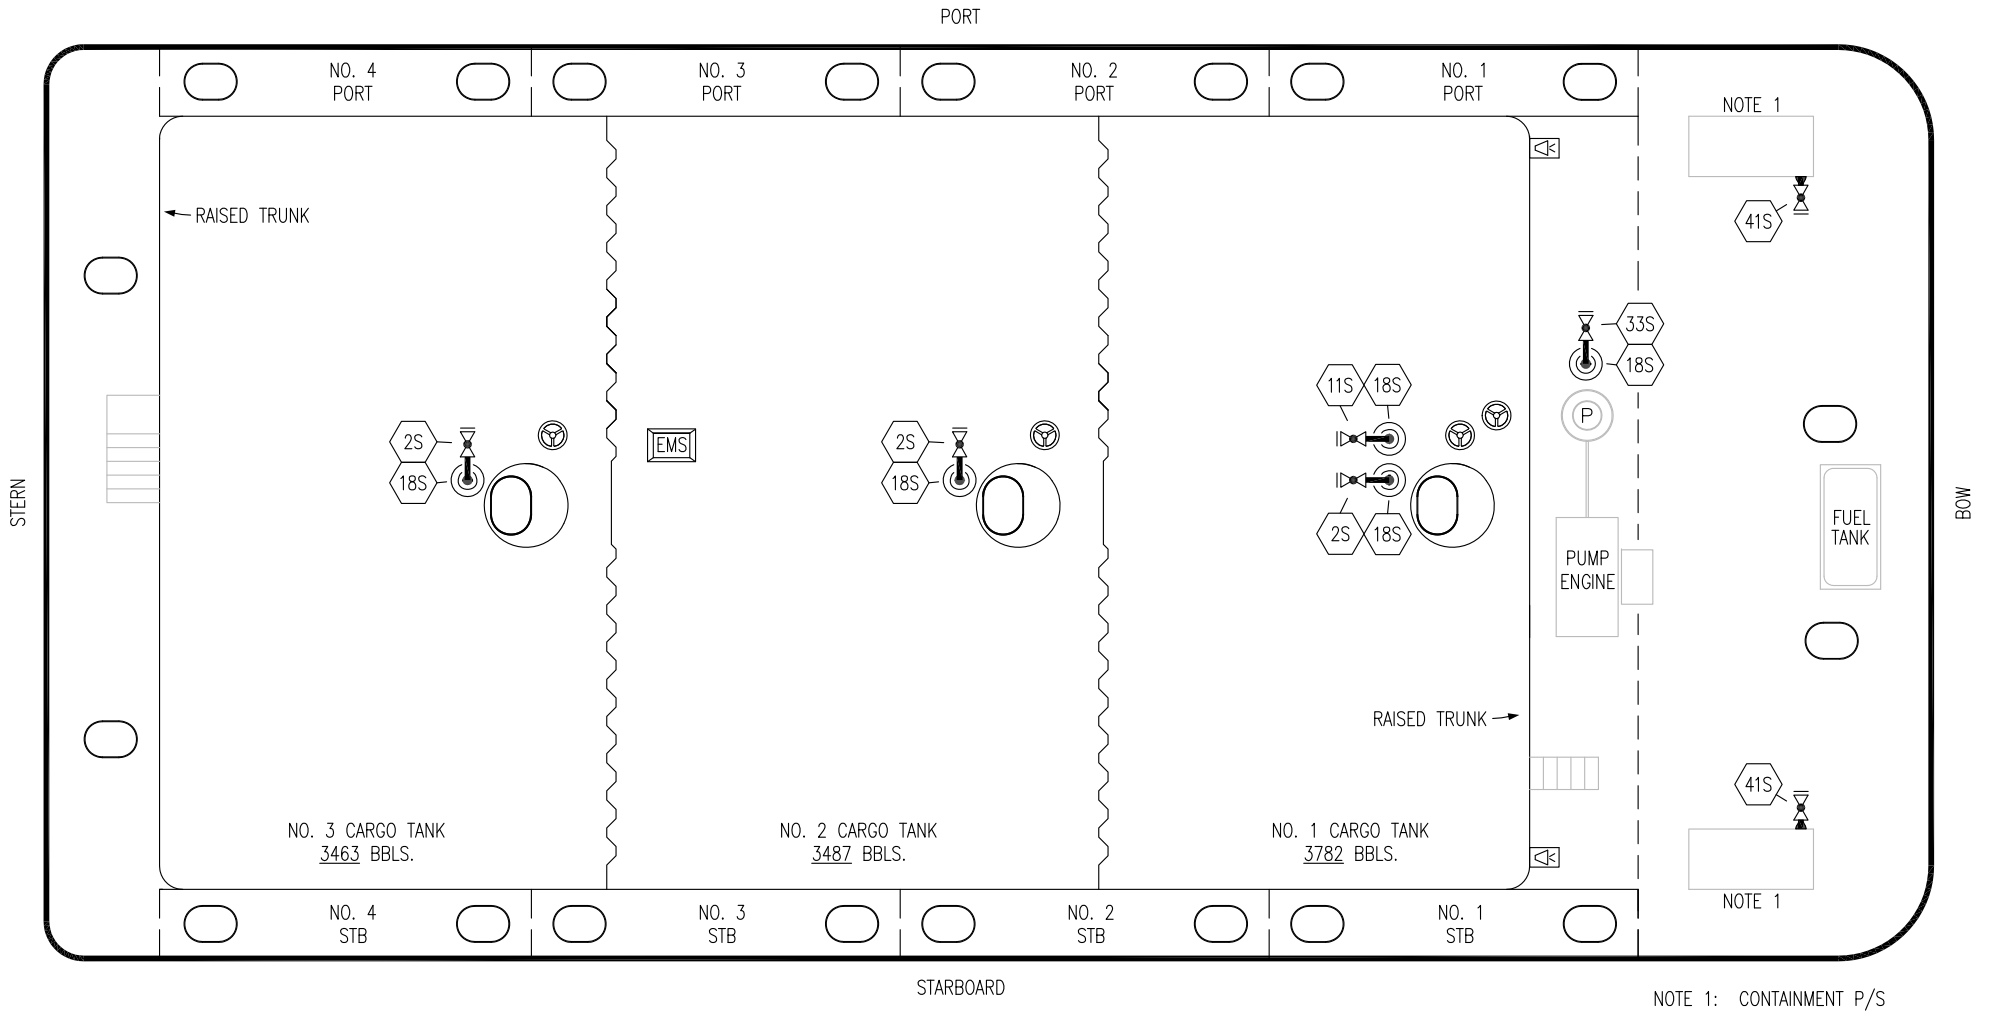

NO	DESCRIPTION
2S	CARGO SUMP SUCTION VALVE
11S	LOWER CARGO PIPELINE SUCTION VALVE
18S	STRIPPING DROP
33S	PUMP WELL SUCTION VALVE
41S	CONTAINMENT DRAIN VALVE W/ CAP

TRINITY MARINE PRODUCTS – BARREL CAPACITY=10732

KIRBY INLAND MARINE

**STRIPPING
PIPING FLOW DIAGRAM**

REV.	DATE	BY	CHK	APP	REVISION DESCRIPTION
0	02/18/13	KS	DDA		FOR APPROVAL

SCALE: NONE
PAGE: 3 OF 3

KIRBY 10276

REV. **0**