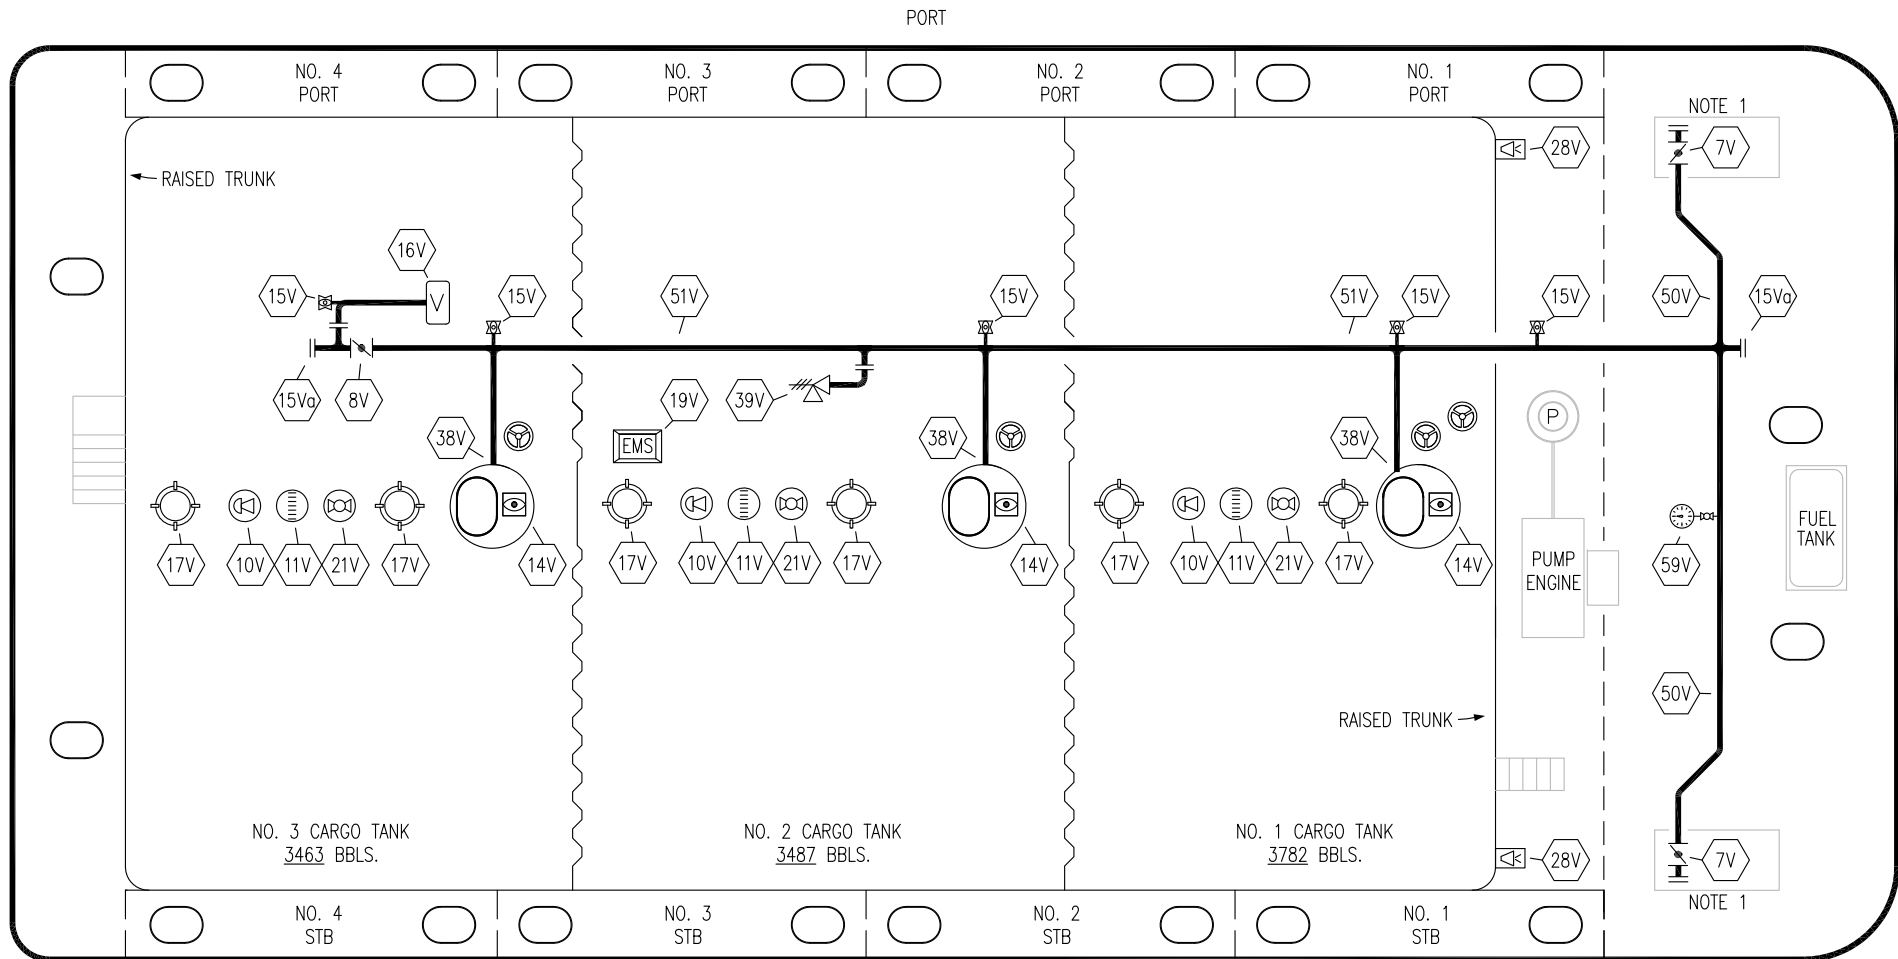

NO. 3 CARGO TANK
3463 BBLs.

NO. 2 CARGO TANK
3487 BBLs.

NO. 1 CARGO TANK
3782 BBLs.

NOTE 1

NOTE 1

NOTE 1: CONTAINMENT P/S

NO	DESCRIPTION	NO	DESCRIPTION
7V	8" HEADER VALVE	19V	EMERGENCY ENGINE SHUT DOWN
8V	8" VENT STACK VALVE	21V	HERMETIC GAUGE
10V	HIGH LEVEL/OVERFILL ALARM	28V	DOCK CONNECTION ALARM
11V	GAUGE STICK	39V	6" PRESSURE/VACUUM VALVE
14V	SIGHT GLASS W/GAUGE TREE	38V	8" VAPOR PENETRATION (V)
15V	2" INSPECTION PORT	50V	8" VAPOR HEADER
15Va	8" INSPECTION PORT	51V	8" VAPOR PIPELINE
16V	8" VAPOR VENT STACK	59V	PRESS/VAC GAUGE
17V	20" BUTTERWORTH	—	ABOVE DECK PIPING

TRINITY MARINE PRODUCTS - BARREL CAPACITY=10732

KIRBY INLAND MARINE

**VAPOR
PIPING FLOW DIAGRAM**

KIRBY 10276

0	02/18/13	KS	DDA	FOR APPROVAL
REV.	DATE	BY	CHK	APP
				REVISION DESCRIPTION

SCALE: NONE
PAGE: 2 OF 3

REV. **0**