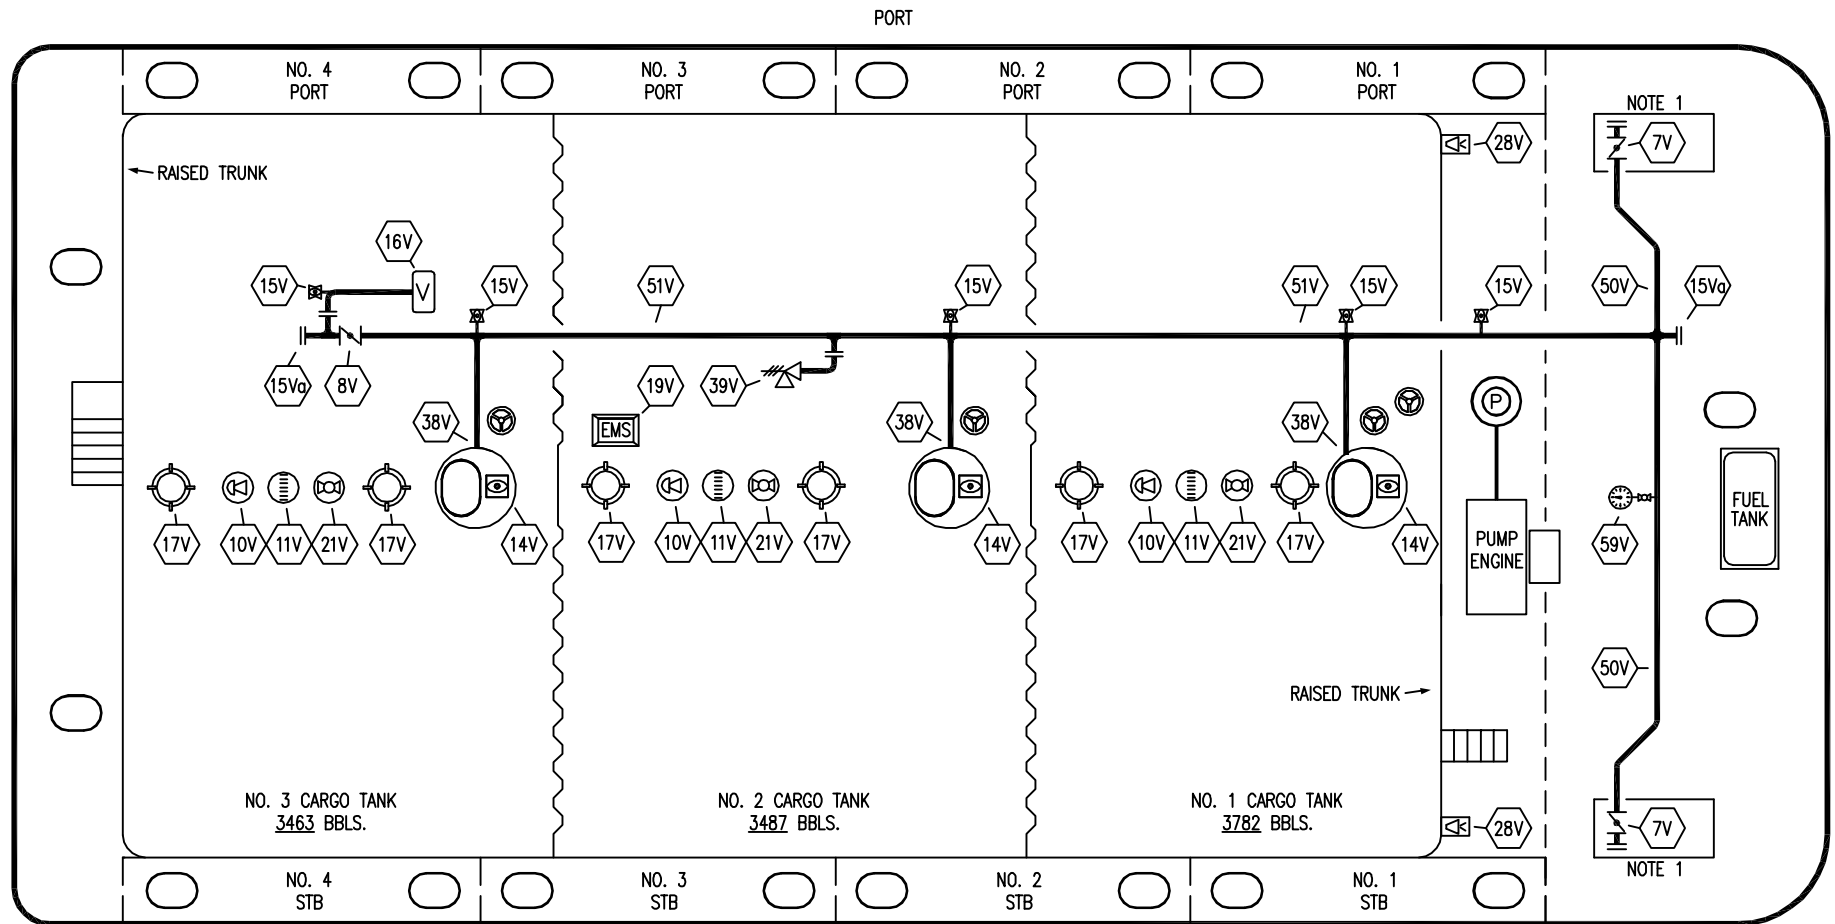

STERN

BOW

PORT

STARBOARD

NO. 3 CARGO TANK
3463 BBLs.

NO. 2 CARGO TANK
3487 BBLs.

NO. 1 CARGO TANK
3782 BBLs.

NO. 4 PORT

NO. 3 PORT

NO. 2 PORT

NO. 1 PORT

NO. 4 STB

NO. 3 STB

NO. 2 STB

NO. 1 STB

NOTE 1

NOTE 1

NOTE 1: CONTAINMENT P/S

NO	DESCRIPTION	NO	DESCRIPTION
7V	8" HEADER VALVE	19V	EMERGENCY ENGINE SHUT DOWN
8V	8" VENT STACK VALVE	21V	HERMETIC GAUGE
10V	HIGH LEVEL/OVERFILL ALARM	28V	DOCK CONNECTION ALARM
11V	GAUGE STICK	39V	6" PRESSURE/VACUUM VALVE
14V	SIGHT GLASS W/GAUGE TREE	38V	8" VAPOR PENETRATION (C)
15V	2" INSPECTION PORT	50V	8" VAPOR HEADER
15Va	8" INSPECTION PORT	51V	8" VAPOR PIPELINE
16V	8" VAPOR VENT STACK	59V	PRESS/VAC GAUGE
17V	20" BUTTERWORTH	—	ABOVE DECK PIPING

TRINITY MARINE PRODUCTS - BARREL CAPACITY=10732

KIRBY INLAND MARINE

**VAPOR
PIPING FLOW DIAGRAM**

0	02/18/13	KS	DDA	FOR APPROVAL
REV.	DATE	BY	CHK	APP
				REVISION DESCRIPTION

SCALE: NONE
PAGE: 2 OF 3

KIRBY 10259 REV. **0**