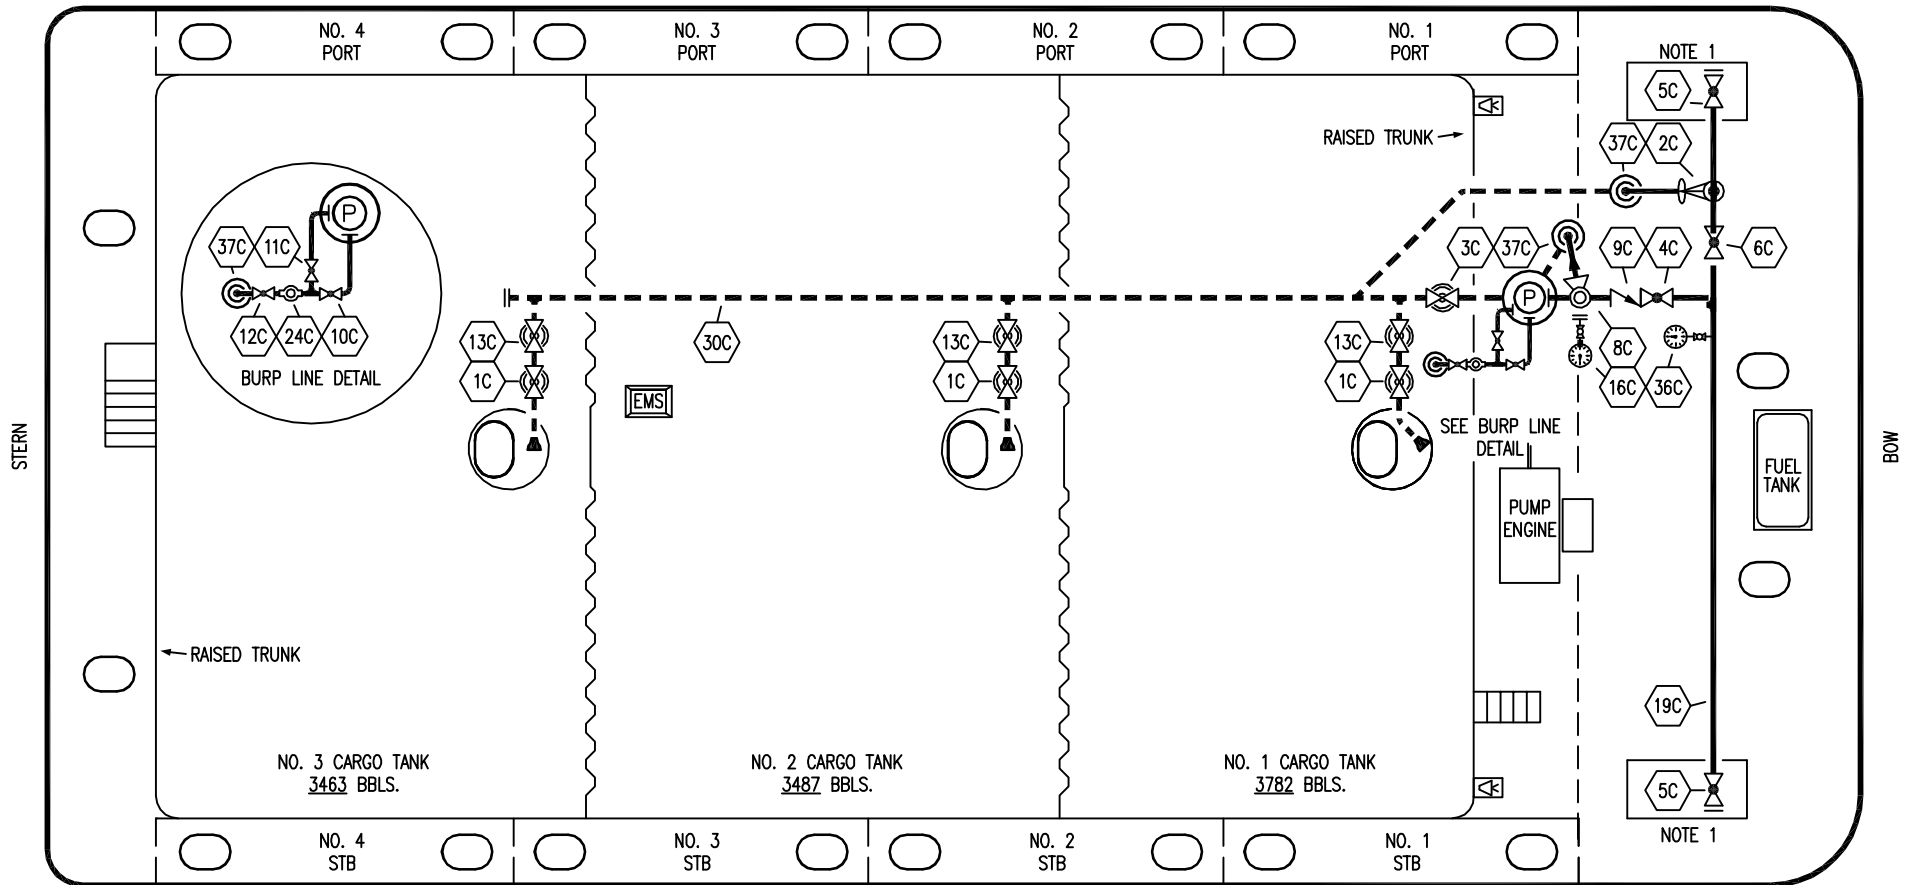

PORT

STERN

BOW

STARBOARD

NOTE 1: CONTAINMENT P/S

NO	DESCRIPTION	NO	DESCRIPTION
1C	8" CARGO TANK VALVE	12C	1" BURP VALVE RETURN TO CARGO TANK
2C	8" LOAD VALVE	13C	CARGO PIPING BLOCK VALVE
3C	10" MASTER SUCTION VALVE	16C	DISCHARGE PRESSURE GAUGE
4C	8" DISCHARGE VALVE	19C	8" CARGO HEADER
5C	8" HEADER VALVE	24C	1" PIPE SIGHT GLASS
6C	8" SALVAGE VALVE	30C	10" CARGO PIPELINE
8C	6" RELIEF VALVE	36C	PRESSURE GAUGE
9C	8" CHECK VALVE	37C	CARGO DROP
10C	1" BURP VALVE	—	— ABOVE DECK PIPING
11C	1" BLEED OFF VALVE	---	--- BELOW DECK PIPING

TRINITY MARINE PRODUCTS - BARREL CAPACITY=10732

KIRBY INLAND MARINE

**CARGO
PIPING FLOW DIAGRAM**

REV.	DATE	BY	CHK	APP	REVISION DESCRIPTION
0	02/18/13	KS	DDA		FOR APPROVAL

SCALE: NONE
PAGE: 1 OF 3

KIRBY 10259

NO. 4 PORT

NO. 3 PORT

NO. 2 PORT

NO. 1 PORT

NO. 4 STB

NO. 3 STB

NO. 2 STB

NO. 1 STB

NOTE 1

NOTE 1

NOTE 1: CONTAINMENT P/S

NO	DESCRIPTION	NO	DESCRIPTION
7V	8" HEADER VALVE	19V	EMERGENCY ENGINE SHUT DOWN
8V	8" VENT STACK VALVE	21V	HERMETIC GAUGE
10V	HIGH LEVEL/OVERFILL ALARM	28V	DOCK CONNECTION ALARM
11V	GAUGE STICK	39V	6" PRESSURE/VACUUM VALVE
14V	SIGHT GLASS W/GAUGE TREE	38V	8" VAPOR PENETRATION (C)
15V	2" INSPECTION PORT	50V	8" VAPOR HEADER
15Va	8" INSPECTION PORT	51V	8" VAPOR PIPELINE
16V	8" VAPOR VENT STACK	59V	PRESS/VAC GAUGE
17V	20" BUTTERWORTH	—	ABOVE DECK PIPING