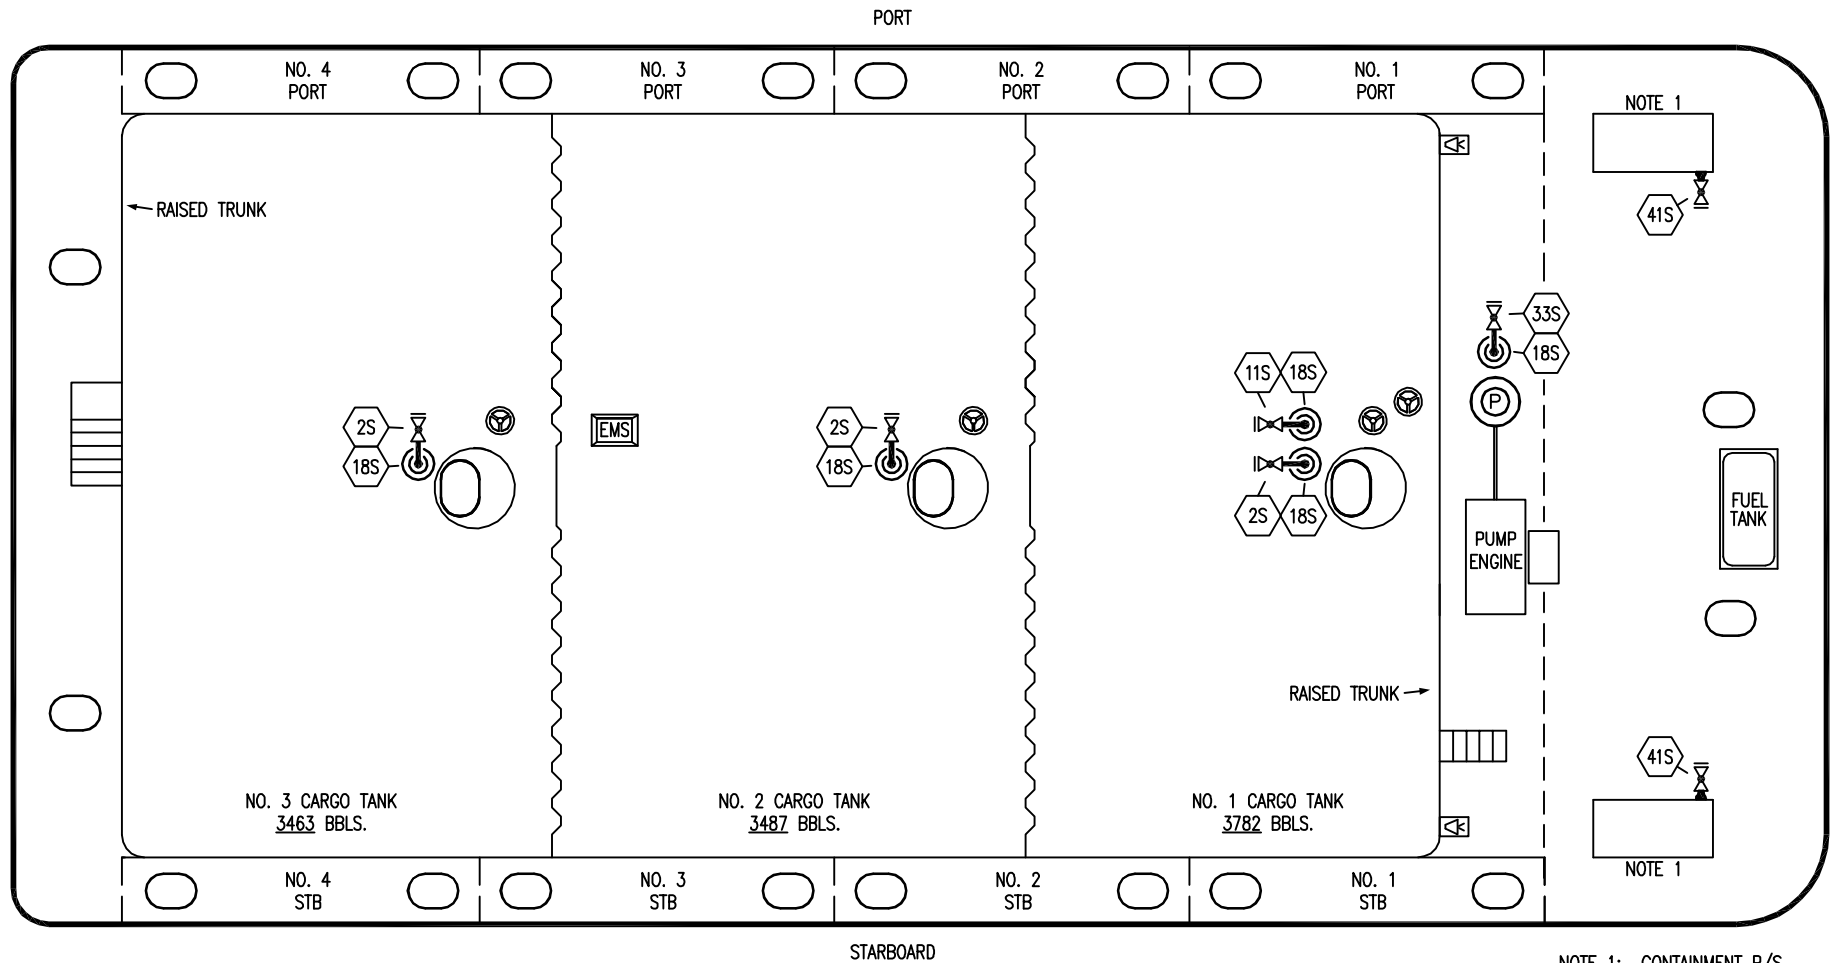

PORT

STERN

BOW

STARBOARD

NOTE 1: CONTAINMENT P/S

NO	DESCRIPTION	NO	DESCRIPTION
1C	8" CARGO TANK VALVE	12C	1" BURP VALVE RETURN TO CARGO TANK
2C	8" LOAD VALVE	13C	CARGO PIPING BLOCK VALVE
3C	10" MASTER SUCTION VALVE	16C	DISCHARGE PRESSURE GAUGE
4C	8" DISCHARGE VALVE	19C	8" CARGO HEADER
5C	8" HEADER VALVE	24C	1" PIPE SIGHT GLASS
6C	8" SALVAGE VALVE	30C	10" CARGO PIPELINE
8C	6" RELIEF VALVE	36C	PRESSURE GAUGE
9C	8" CHECK VALVE	37C	CARGO DROP
10C	1" BURP VALVE	—	— ABOVE DECK PIPING
11C	1" BLEED OFF VALVE	---	--- BELOW DECK PIPING

NO. 4 PORT

NO. 3 PORT

NO. 2 PORT

NO. 1 PORT

NO. 4 STB

NO. 3 STB

NO. 2 STB

NO. 1 STB

NOTE 1

NOTE 1

NOTE 1: CONTAINMENT P/S

NO	DESCRIPTION	NO	DESCRIPTION
7V	8" HEADER VALVE	19V	EMERGENCY ENGINE SHUT DOWN
8V	8" VENT STACK VALVE	21V	HERMETIC GAUGE
10V	HIGH LEVEL/OVERFILL ALARM	28V	DOCK CONNECTION ALARM
11V	GAUGE STICK	39V	6" PRESSURE/VACUUM VALVE
14V	SIGHT GLASS W/GAUGE TREE	38V	8" VAPOR PENETRATION (C)
15V	2" INSPECTION PORT	50V	8" VAPOR HEADER
15Va	8" INSPECTION PORT	51V	8" VAPOR PIPELINE
16V	8" VAPOR VENT STACK	59V	PRESS/VAC GAUGE
17V	20" BUTTERWORTH	—	ABOVE DECK PIPING

TRINITY MARINE PRODUCTS - BARREL CAPACITY=10732

KIRBY INLAND MARINE 

**VAPOR
PIPING FLOW DIAGRAM**

0	02/18/13	KS	DDA	FOR APPROVAL
REV.	DATE	BY	CHK	APP
				REVISION DESCRIPTION

SCALE: NONE
PAGE: 2 OF 3

KIRBY 10259 REV. **0**