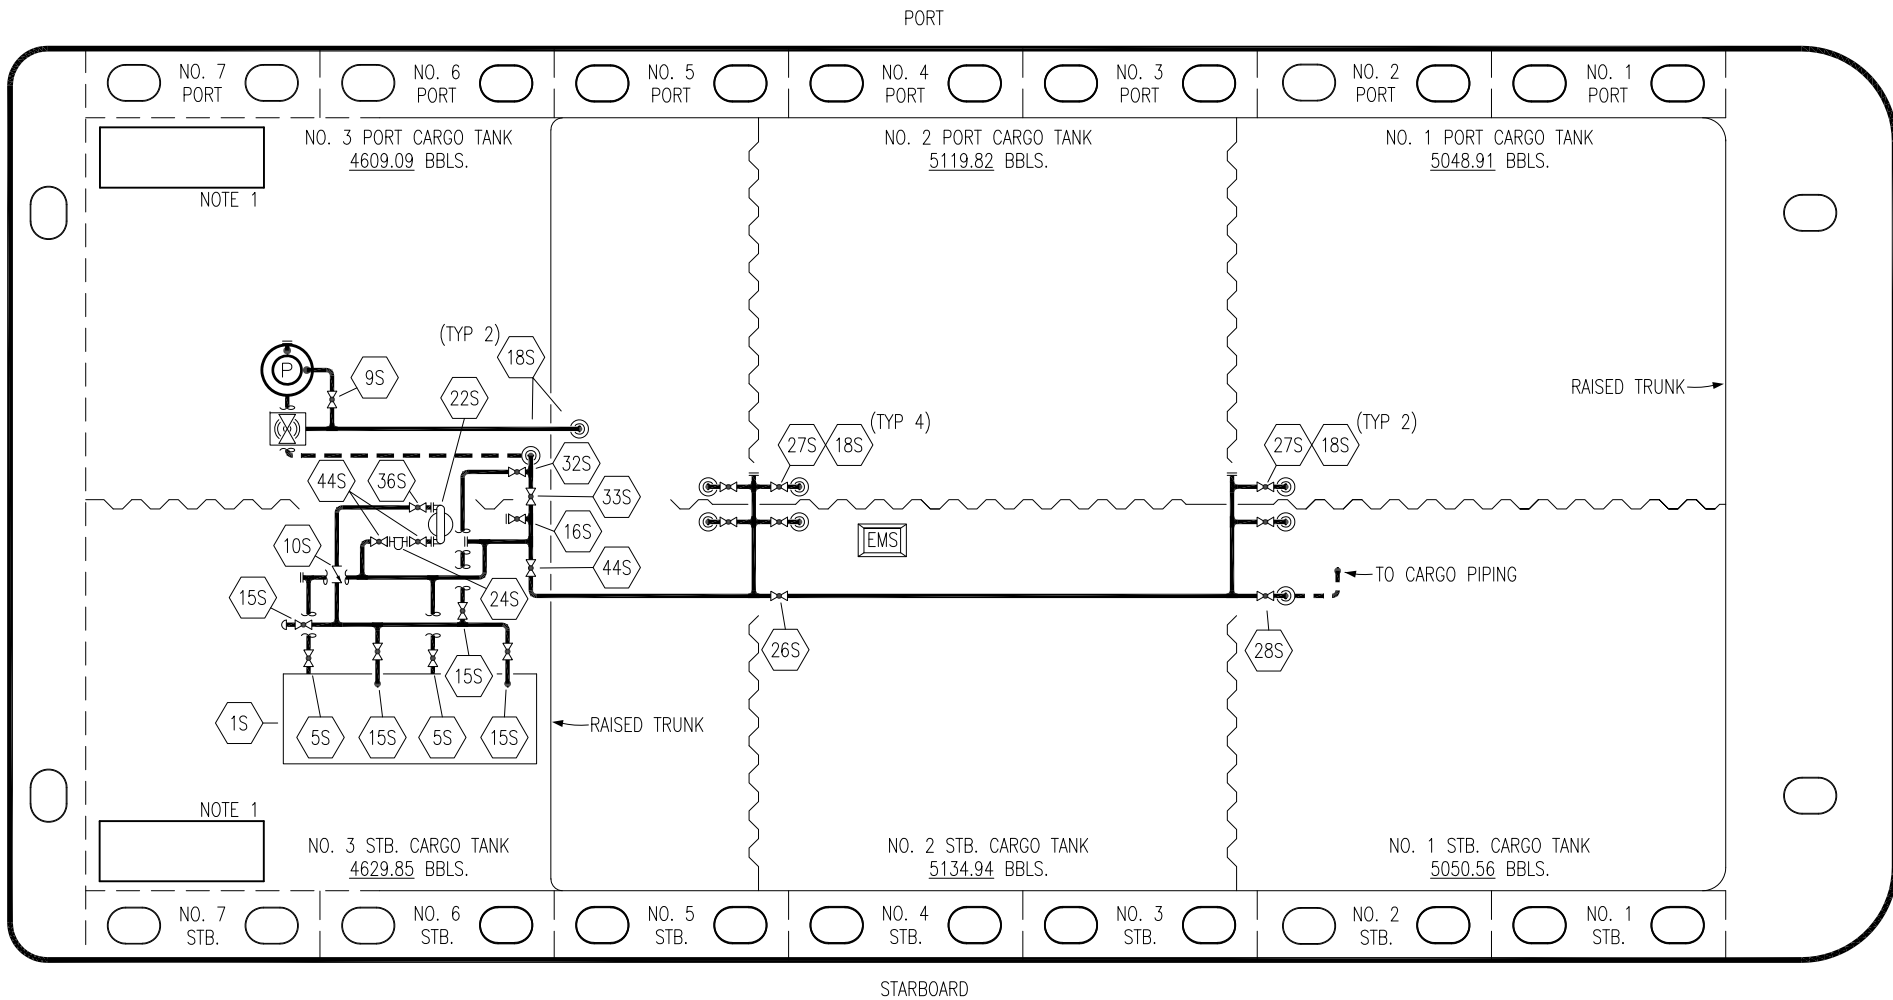

NOTE 2: TYPICAL RIGGING IN EACH TANK

NOTE 1: CONTAINMENT P/S

0	07/14/22	MRV	DDA	MW	ISSUED FOR APPROVAL
REV.	DATE	BY	CHK	APP	REVISION DESCRIPTION

KIRBY INLAND MARINE 

**VAPOR
PIPING FLOW DIAGRAM**

SCALE: NONE
PAGE: 2 OF 3

HTCO 3087

TRINITY

REV. **0**

NO	DESCRIPTION	NO	DESCRIPTION
1S	SLOP TANK	26S	STRIPPING HEADER BLOCK VALVE
5S	SLOP TANK SUCTION VALVE	27S	SUMP SUCTION VALVE
9S	BURP VALVE	28S	CARGO PIPING SUCTION
10S	STRIPPING PUMP CHECK VALVE	32S	PUMP WELL PRIMER VALVE
15S	DISCHARGE VALVE	33S	PUMP WELL SUCTION
16S	REMOTE SUCTION CONNECTION	36S	STRIPPING PUMP DISCHARGE
18S	TYP. STRIPPING PENETRATION	44S	STRIPPING PUMP SUCTION
22S	STRIPPING PUMP	—	ABOVE DECK PIPING
24S	BASKET STRAINER	- - -	BELOW DECK PIPING

NOTE 1: CONTAINMENT P/S

REV.	DATE	BY	CHK	APP	REVISION DESCRIPTION
0	07/14/22	MRV	DDA	MW	ISSUED FOR APPROVAL

TRINITY

KIRBY INLAND MARINE

**STRIPPING
PIPING FLOW DIAGRAM**

SCALE: NONE	HTCO 3087	REV. 0
PAGE: 3 OF 3		