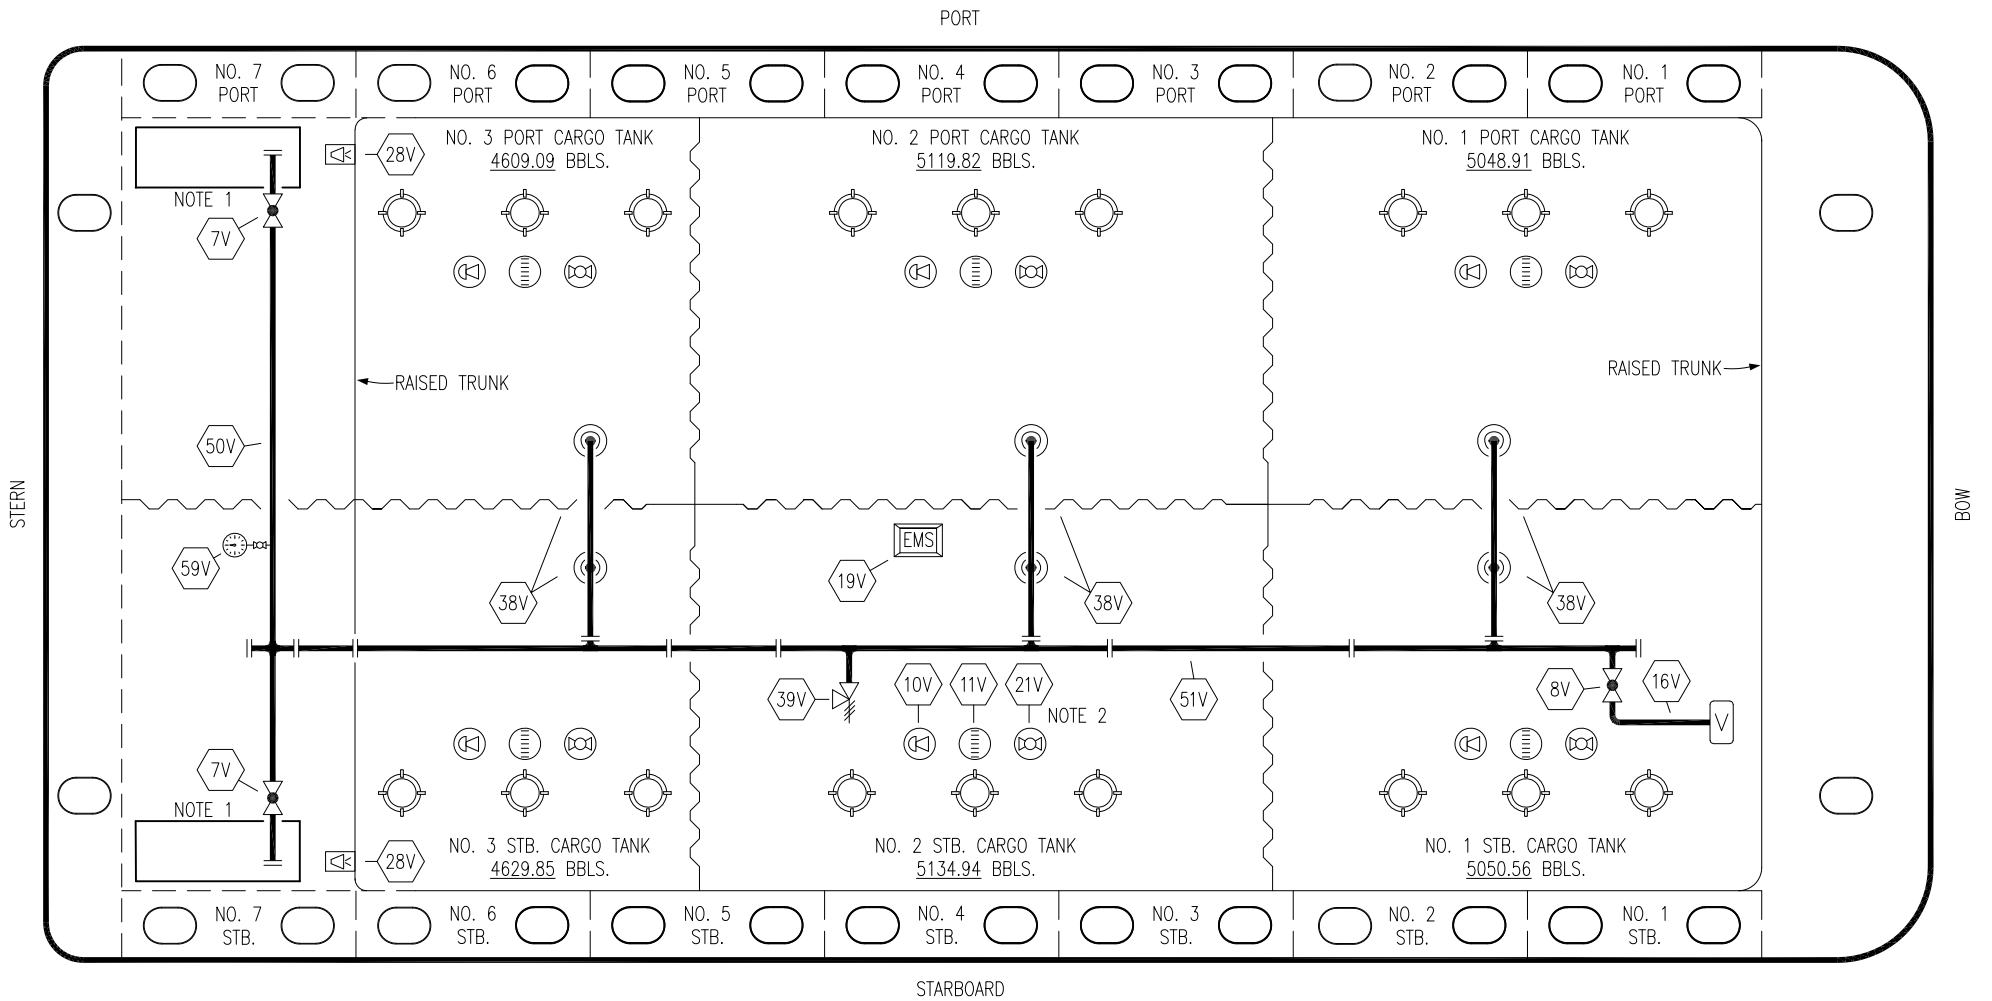

- | | | | |
|----|----------------------|---|--|
| NO | DESCRIPTION | NO | DESCRIPTION |
| 1C | CARGO TANK VALVE | 13C | CARGO PIPING BLOCK VALVE |
| 2C | LOAD VALVE | 19C | CARGO HEADER |
| 3C | MASTER SUCTION VALVE | 30C | CARGO PIPELINE |
| 4C | DISCHARGE VALVE | 31C | BYPASS VALVE |
| 5C | HEADER VALVE | 36C | PRESSURE GAUGE |
| 6C | SALVAGE VALVE | 37C | CARGO DROP  |
| 8C | RELIEF VALVE |  | ABOVE DECK PIPING |
| 9C | CHECK VALVE |  | BELOW DECK PIPING |

NOTE 1: CONTAINMENT P/S

0	07/14/22	MRV	DDA	MW	ISSUED FOR APPROVAL
REV.	DATE	BY	CHK	APP	REVISION DESCRIPTION

TRINITY

KIRBY INLAND MARINE 

**CARGO
PIPING FLOW DIAGRAM**

SCALE: NONE	HTCO 3087	REV. 0
PAGE: 1 OF 3		

NO	DESCRIPTION	NO	DESCRIPTION
7V	8" HEADER VALVE	28V	DOCK CONNECTION ALARM
8V	8" VENT STACK VALVE	38V	8" VAPOR PENETRATION (⊙)
10V	HIGH LEVEL/OVERFILL ALARM	39V	PRESSURE/VACUUM VALVE
11V	1-METER GAUGE STICK	50V	8" VAPOR HEADER
16V	VAPOR VENT STACK	51V	8" VAPOR PIPELINE
19V	EMERGENCY ENGINE SHUT DOWN	59V	PRESS/VAC GAUGE
21V	2" HERMETIC GAUGE	—	ABOVE DECK PIPING

HTCO 3087

TRINITY

REV. **0**

NO	DESCRIPTION	NO	DESCRIPTION
1S	SLOP TANK	26S	STRIPPING HEADER BLOCK VALVE
5S	SLOP TANK SUCTION VALVE	27S	SUMP SUCTION VALVE
9S	BURP VALVE	28S	CARGO PIPING SUCTION
10S	STRIPPING PUMP CHECK VALVE	32S	PUMP WELL PRIMER VALVE
15S	DISCHARGE VALVE	33S	PUMP WELL SUCTION
16S	REMOTE SUCTION CONNECTION	36S	STRIPPING PUMP DISCHARGE
18S	TYP. STRIPPING PENETRATION	44S	STRIPPING PUMP SUCTION
22S	STRIPPING PUMP	—	ABOVE DECK PIPING
24S	BASKET STRAINER	- - -	BELOW DECK PIPING