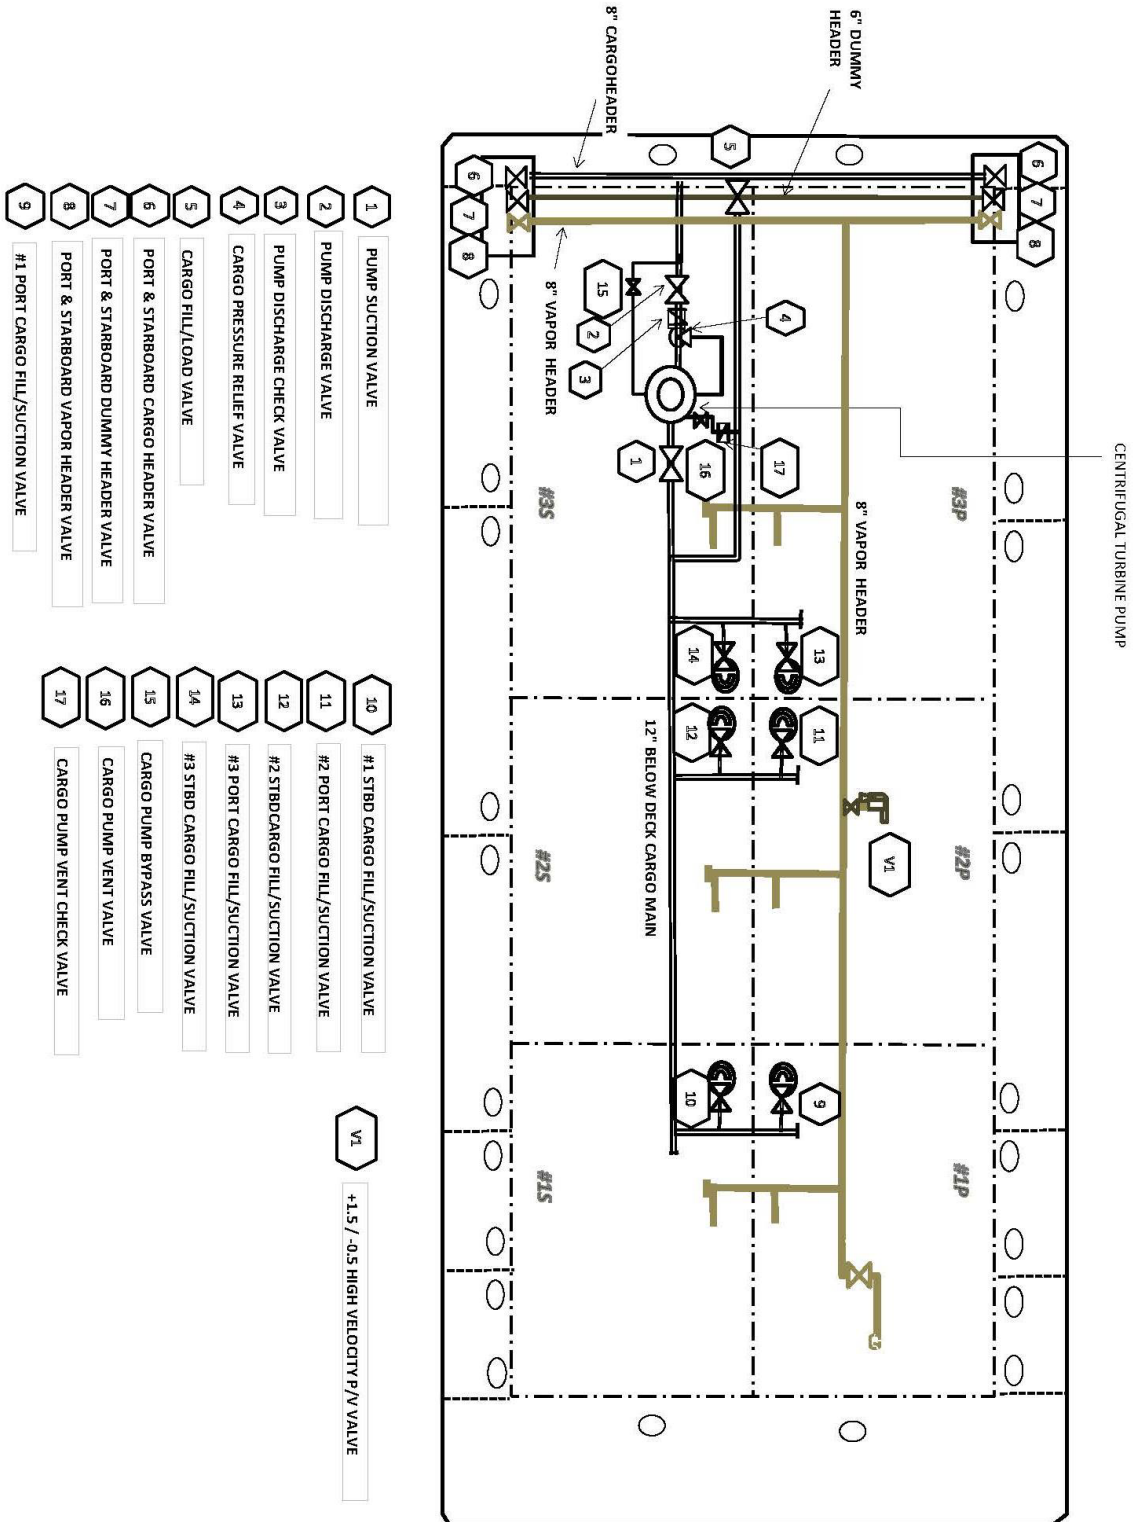

CARGO TRANSFER PROCEDURES

FMT 3242

CARGO PIPING DIAGRAM

CARGO TRANSFER PROCEDURES FMT 3242

STRIPPING PIPING DIAGRAM

CARGO TRANSFER PROCEDURES FMT 3242

155.750 (d) (1) VAPOR COLLECTION SYSTEM LINE DIAGRAMS